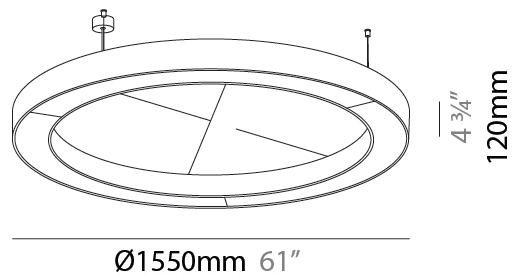

GENERAL

Series: Glorious Acoustic
Partner: Prolicht
Division: Architectural
Installation: Suspension
Product Type: Acoustic
Mounting Location: Ceiling
Light Distribution: Direct / Indirect

PHYSICAL

Shape: Round
Diameter (mm): 1550
Diameter (in): 61
Width (mm): 120
Width (in): 4 3/4
Diffuser: PMMA - Opal / Micro-Prism
Fixture Finish: SSR / BKV / CWI / CRY / HAB / UFT / ITA / RUA / FTG / MYG / LOD / PUS / FRO / FUP / KIA / POP / BLS / SPG / MEY / GOH / CHC / COM / ABZ / JAG / OBR / MOS / ROR
Acoustic Finish: SFW / CYW / SEE / SYN / MTS / PMB / TTN / CYB / STO / DPE / BES / SHB / ARE / ANE / VRD / CRF
Fixture Material: Aluminum
Primary Material: Acoustic
Cable Details: 2000mm / 78 3/4" or 6000mm / 236 1/4" Transparent Cable

ELECTRICAL

Lamp Type: LED (Zhaga Standard)
Input Wattage (W): 110
Total Output Wattage (W): 100
Dimming: Non-Dimmable
Driver Included: Yes
Driver Location: Integrated
Driver Type: Constant Current - Universal
Driver Class: Class 2
Input Voltage (V): 120 - 277

LED

Color Temperature (°K): 2700 / 3000 / 3500 / 4000
Max. Delivered Lumen (lm): Max 12515
Nominal Lumen (lm): Max 16105
CRI: >90 CRI
Lamp Life (hrs): 50000

OPTICAL

RATINGS AND CERTIFICATIONS

Certified By: CSA Certified to UL and CSA Standards
IP rating: IP20