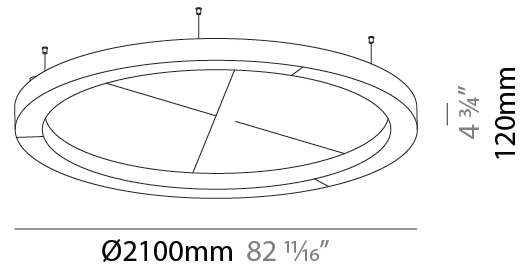

GENERAL

Series: Glorious Acoustic
Partner: Prolicht
Division: Architectural
Installation: Suspension
Product Type: Acoustic
Mounting Location: Ceiling
Light Distribution: Direct

PHYSICAL

Shape: Round
Diameter (mm): 2100
Diameter (in): 82 11/16
Width (mm): 120
Width (in): 4 3/4
Diffuser: [PMMA - Opal / Micro-Prism](#)
Fixture Finish: [SSR / BKV / CWI / CRY / HAB / UFT / ITA / RUA / FTG / MYG / LOD / PUS / FRO / FUP / KIA / POP / BLS / SPG / MEY / GOH / CHC / COM / ABZ / JAG / OBR / MOS / ROR](#)
Acoustic Finish: [SFW / CYW / SEE / SYN / MTS / PMB / TTN / CYB / STO / DPE / BES / SHB / ARE / ANE / VRD / CRF](#)
Fixture Material: Aluminum
Primary Material: Acoustic
Cable Details: [2000mm / 78 3/4" or 6000mm / 236 1/4" Transparent Cable](#)

ELECTRICAL

Lamp Type: LED (Zhaga Standard)
Input Wattage (W): 102.8
Total Output Wattage (W): 94.6
Dimming: [Non-Dimmable](#)
Driver Included: Yes
Driver Location: Integrated
Driver Type: Constant Current - Universal
Driver Class: Class 2
Input Voltage (V): 120 - 277

LED

Color Temperature (°K): [2700 / 3000 / 3500 / 4000](#)
Max. Delivered Lumen (lm): 9554 / 9888 / 11611 / 10053
Nominal Lumen (lm): 13405 / 13874 / 16291 / 14105
CRI: >90 CRI
Lamp Life (hrs): 50000

OPTICAL

RATINGS AND CERTIFICATIONS

Certified By: CSA Certified to UL and CSA Standards
IP rating: IP20