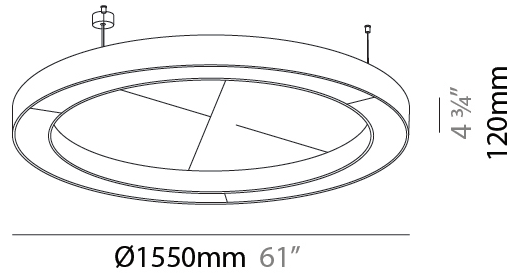

GENERAL

Series: Glorious Acoustic
Partner: Prolicht
Division: Architectural
Installation: Suspension
Product Type: Acoustic
Mounting Location: Ceiling
Light Distribution: Direct

PHYSICAL

Shape: Round
Diameter (mm): 1550
Diameter (in): 61
Width (mm): 120
Width (in): 4 3/4
Diffuser: [PMMA - Opal / Micro-Prism](#)
Fixture Finish: [SSR / BKV / CWI / CRY / HAB / UFT / ITA / RUA / FTG / MYG / LOD / PUS / FRO / FUP / KIA / POP / BLS / SPG / MEY / GOH / CHC / COM / ABZ / JAG / OBR / MOS / ROR](#)
Acoustic Finish: [SFW / CYW / SEE / SYN / MTS / PMB / TTN / CYB / STO / DPE / BES / SHB / ARE / ANE / VRD / CRF](#)
Fixture Material: Aluminum
Primary Material: Acoustic
Cable Details: [2000mm / 78 3/4" or 6000mm / 236 1/4" Transparent Cable](#)

ELECTRICAL

Lamp Type: LED (Zhaga Standard)
Input Wattage (W): 73.4
Total Output Wattage (W): 66.3
Dimming: [Non-Dimmable](#)
Driver Included: Yes
Driver Location: Integrated
Driver Type: Constant Current - Universal
Driver Class: Class 2
Input Voltage (V): 120 - 277

LED

Color Temperature (°K): [2700 / 3000 / 3500 / 4000](#)
Max. Delivered Lumen (lm): 6224 / 6442 / 7564 / 6549
Nominal Lumen (lm): 9575 / 9910 / 11636 / 10075
CRI: >90 CRI
Lamp Life (hrs): 50000

OPTICAL

RATINGS AND CERTIFICATIONS

Certified By: CSA Certified to UL and CSA Standards
IP rating: IP20