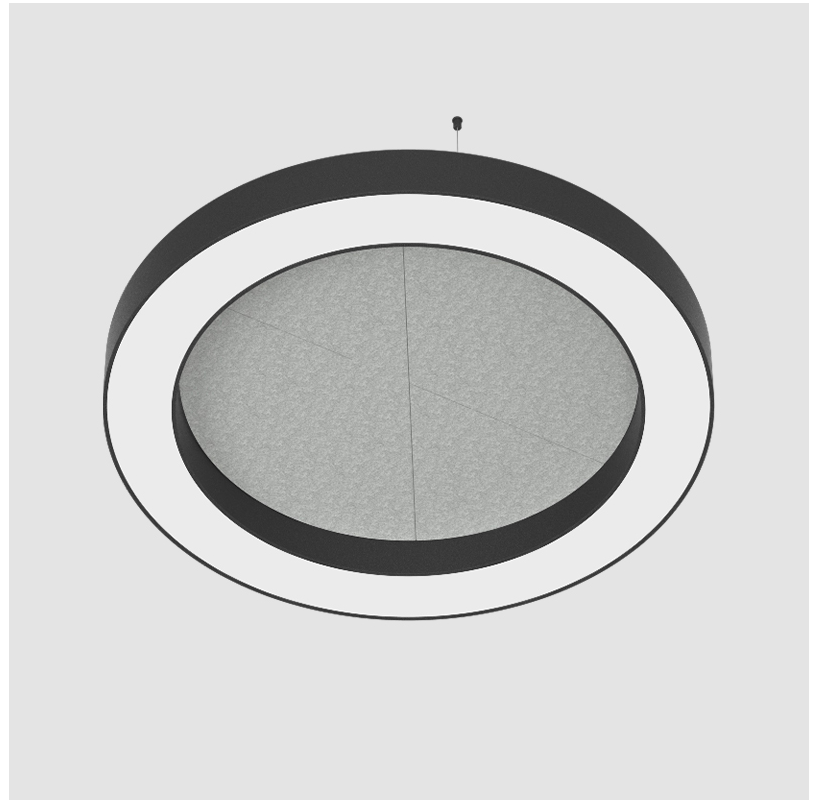

GENERAL

Series: Glorious Acoustic
Partner: Prolicht
Division: Architectural
Installation: Suspension
Product Type: Acoustic
Mounting Location: Ceiling
Light Distribution: Direct

PHYSICAL

Shape: Round
Diameter (mm): 1250
Diameter (in): 49 3/16
Width (mm): 120
Width (in): 4 3/4
Diffuser: [PMMA - Opal / Micro-Prism](#)
Fixture Finish: [SSR / BKV / CWI / CRY / HAB / UFT / ITA / RUA / FTG / MYG / LOD / PUS / FRO / FUP / KIA / POP / BLS / SPG / MEY / GOH / CHC / COM / ABZ / JAG / OBR / MOS / ROR](#)
Acoustic Finish: [SFW / CYW / SEE / SYN / MTS / PMB / TTN / CYB / STO / DPE / BES / SHB / ARE / ANE / VRD / CRF](#)
Fixture Material: Aluminum
Primary Material: Acoustic
Cable Details: 2000mm / 78 3/4" or 6000mm / 236 1/4" Transparent Cable

ELECTRICAL

Lamp Type: LED (Zhaga Standard)
Input Wattage (W): 58.7
Total Output Wattage (W): 53.7
Dimming: [Non-Dimmable](#)
Driver Included: Yes
Driver Location: Integrated
Driver Type: Constant Current - Universal
Driver Class: Class 2
Input Voltage (V): 120 - 277

LED

Color Temperature (°K): [2700 / 3000 / 3500 / 4000](#)
Max. Delivered Lumen (lm): [4979 / 5153 / 6051 / 5239](#)
Nominal Lumen (lm): [7660 / 7928 / 9309 / 8060](#)
CRI: >90 CRI
Lamp Life (hrs): 50000

OPTICAL

RATINGS AND CERTIFICATIONS

Certified By: CSA Certified to UL and CSA Standards
IP rating: IP20