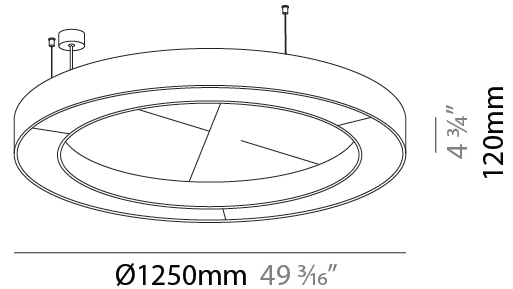

GENERAL

Series: Glorious Acoustic
Partner: Prolicht
Division: Architectural
Installation: Suspension
Product Type: Acoustic
Mounting Location: Ceiling
Light Distribution: Direct

PHYSICAL

Shape: Round
Diameter (mm): 1250
Diameter (in): 49 3/16
Width (mm): 120
Width (in): 4 3/4
Diffuser: [PMMA - Opal / Micro-Prism](#)
Fixture Finish: [SSR / BKV / CWI / CRY / HAB / UFT / ITA / RUA / FTG / MYG / LOD / PUS / FRO / FUP / KIA / POP / BLS / SPG / MEY / GOH / CHC / COM / ABZ / JAG / OBR / MOS / ROR](#)
Acoustic Finish: [SFW / CYW / SEE / SYN / MTS / PMB / TTN / CYB / STO / DPE / BES / SHB / ARE / ANE / VRD / CRF](#)
Fixture Material: Aluminum
Primary Material: Acoustic
Cable Details: 2000mm / 78 3/4" or 6000mm / 236 1/4" Transparent Cable

ELECTRICAL

Lamp Type: LED (Zhaga Standard)
Input Wattage (W): 58.7
Total Output Wattage (W): 53.7
Dimming: [Non-Dimmable](#)
Driver Included: Yes
Driver Location: Integrated
Driver Type: Constant Current - Universal
Driver Class: Class 2
Input Voltage (V): 120 - 277

LED

Color Temperature (°K): [2700 / 3000 / 3500 / 4000](#)
Max. Delivered Lumen (lm): [4979 / 5153 / 6051 / 5239](#)
Nominal Lumen (lm): [7660 / 7928 / 9309 / 8060](#)
CRI: >90 CRI
Lamp Life (hrs): 50000

OPTICAL

RATINGS AND CERTIFICATIONS

Certified By: CSA Certified to UL and CSA Standards
IP rating: IP20