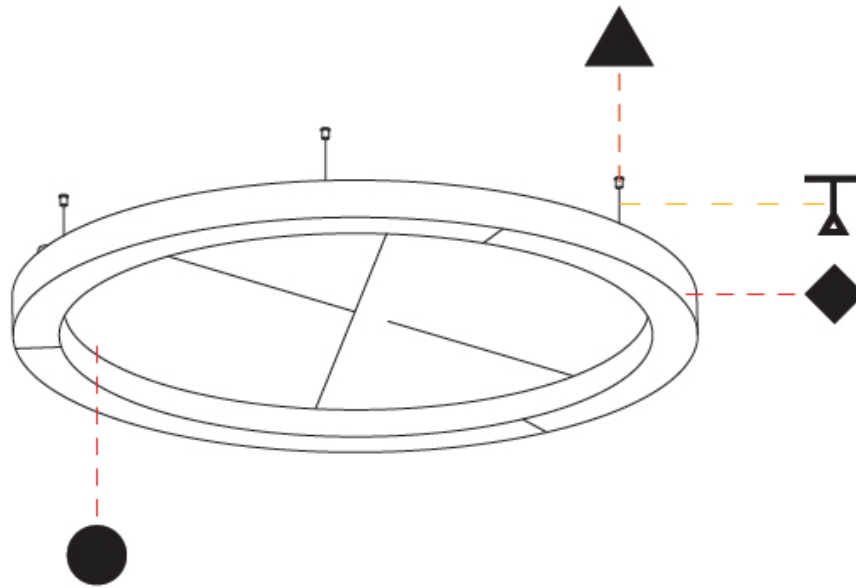

GLORIOUS ACOUSTIC SUSPENSION

A300722-

PROJECT _____

TYPE _____

SPECIFIER _____

QUANTITY _____

DATE _____

A